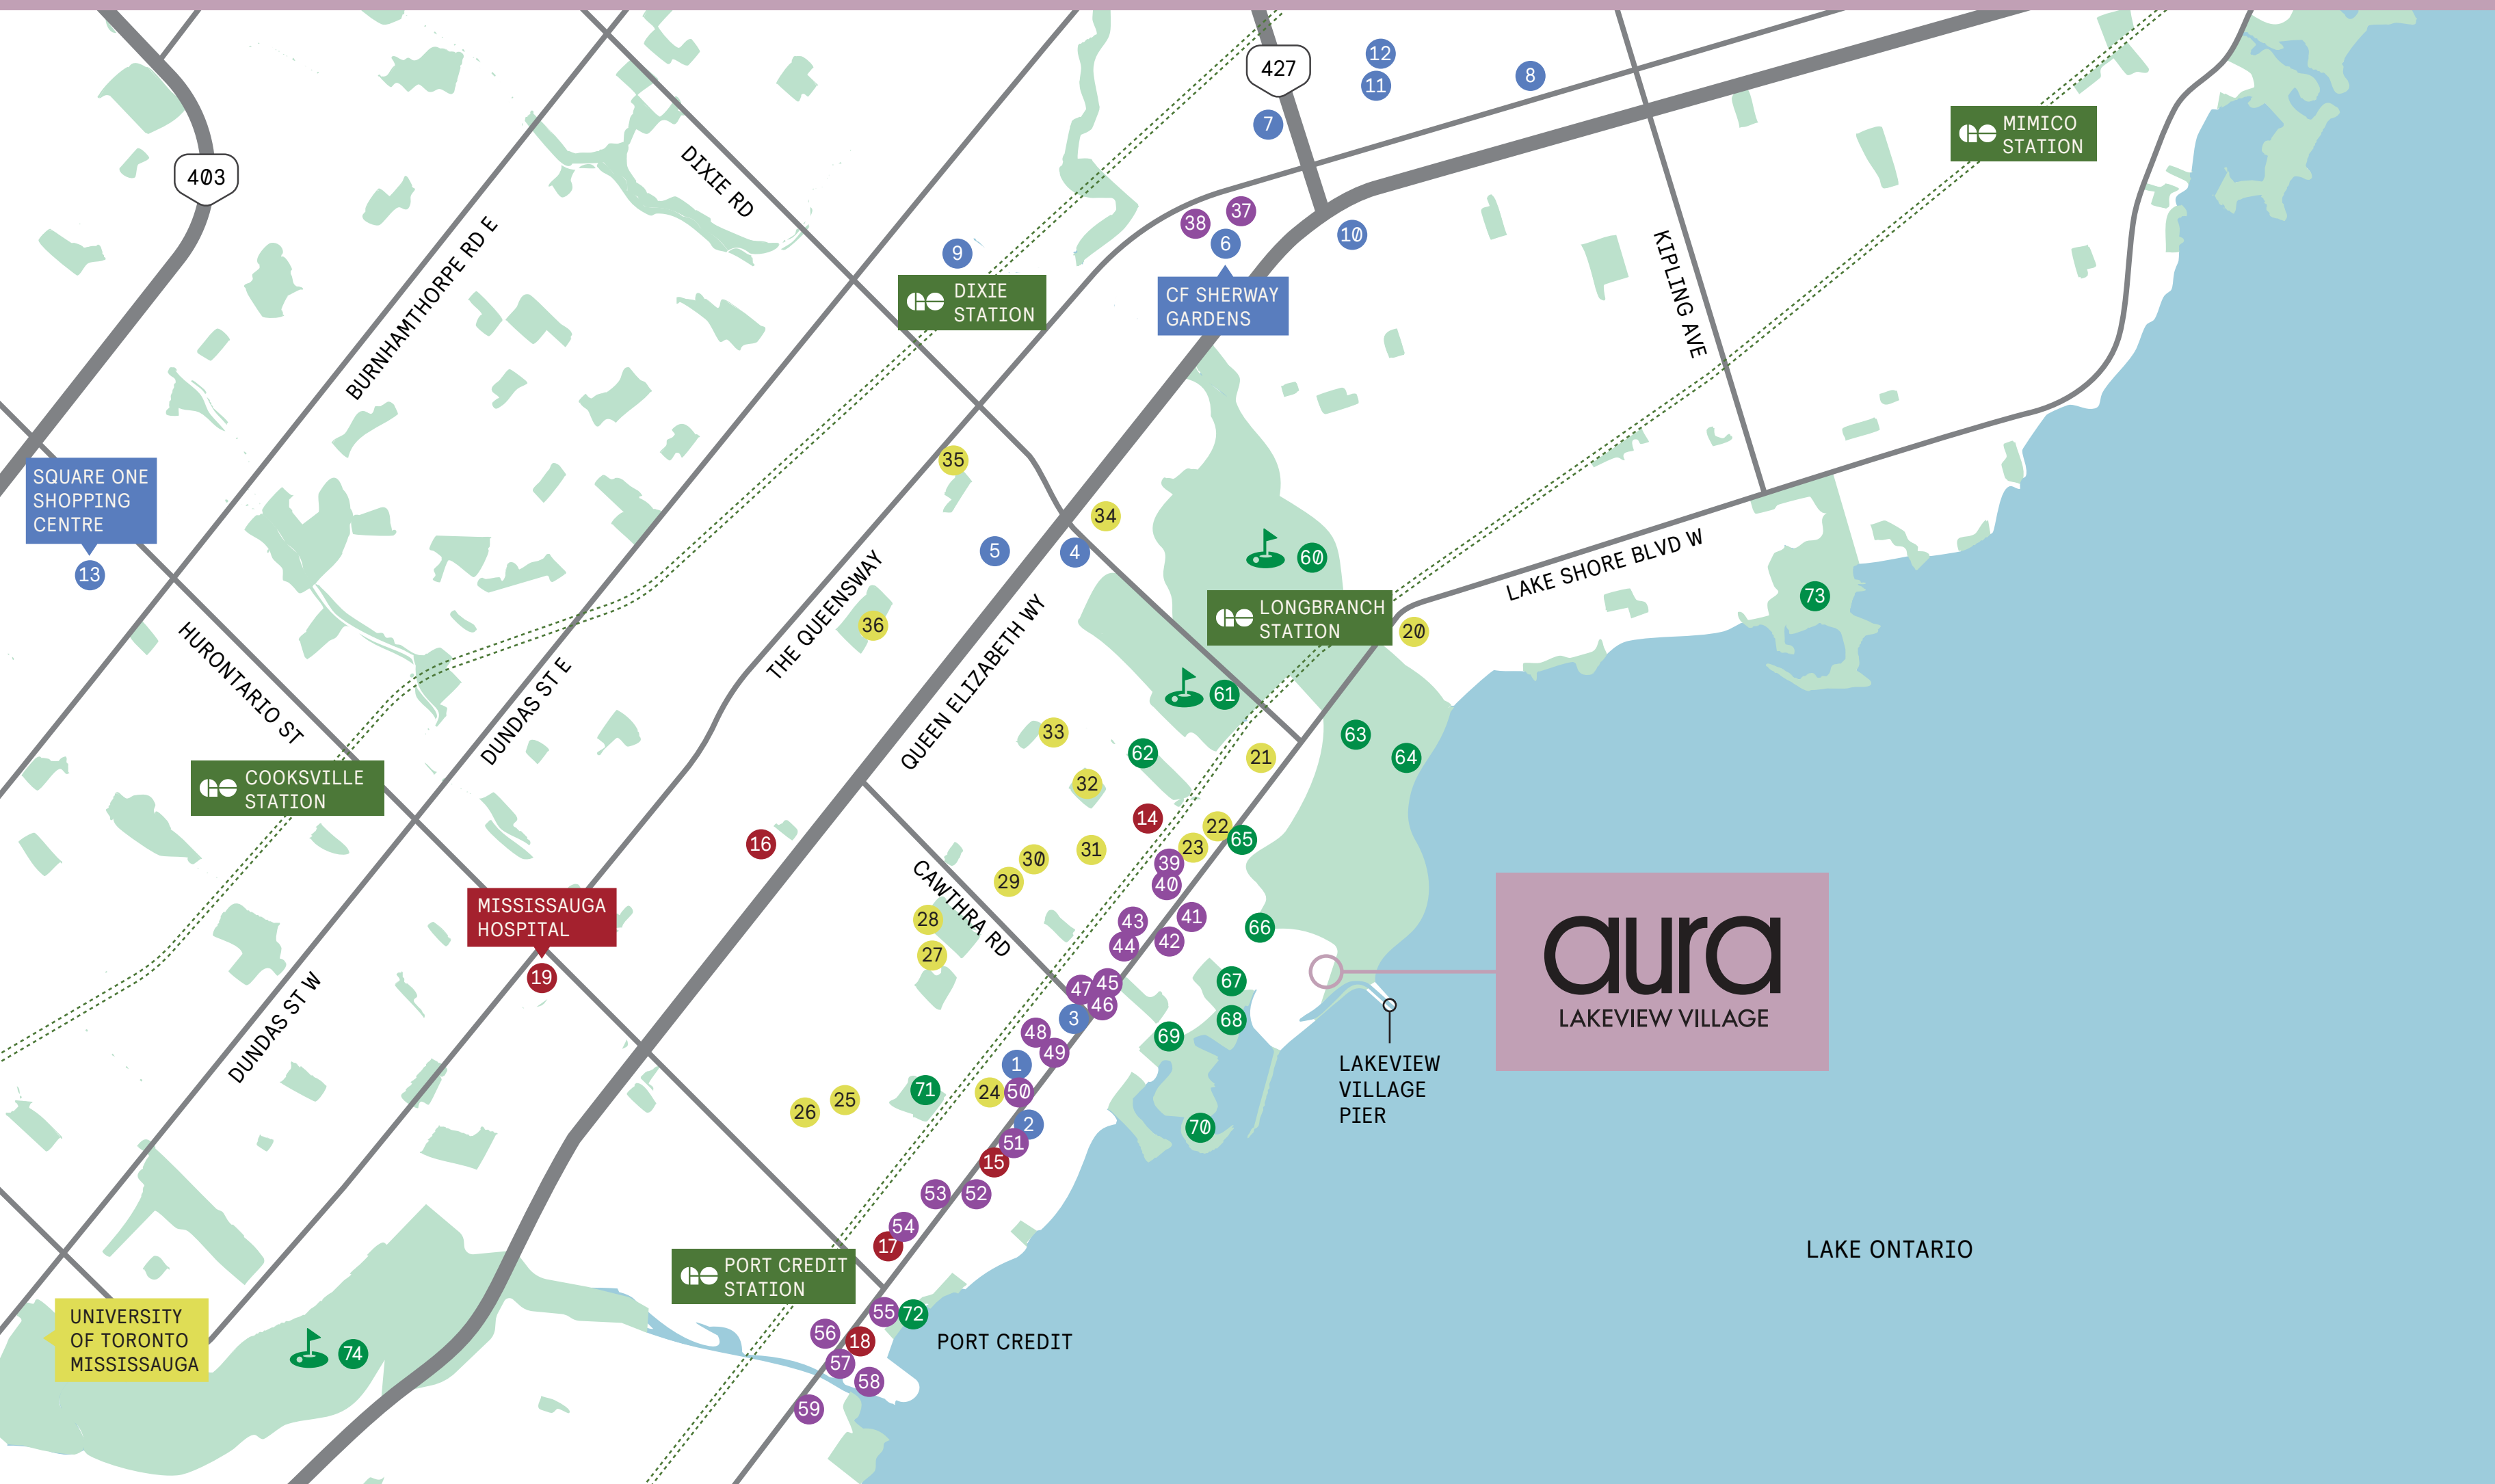

GROCERY & SHOPPING ●

- 1. WALMART SUPERCENTRE
- 2. METRO
- 3. RABBA FINE FOOD
- 4. DIXIE OUTLET MALL
- 5. LONGOS
- 6. CF SHERWAY GARDENS
- 7. THE HOME DEPOT
- 8. IKEA
- 9. COSTCO WHOLESALE
- 10. FARM BOY
- 11. CANADIAN TIRE
- 12. RONA
- 13. SQUARE ONE SHOPPING CENTRE

DRINKING & DINING ●

- 37. JOEY SHERWAY
- 38. CACTUS CLUB CAFE
- 39. P&J HAMBURGERS
- 40. SUSHI KING
- 41. TIM HORTONS
- 42. STONEHOOKER BREWING COMPANY
- 43. SPICE NOSH BRUNCH & BAR
- 44. ANTOJITOS BAKERY
- 45. CHEF'S DOOR PREMIUM SHAWARMA
- 46. DAIRY CREAM
- 47. PIZZA PIZZA
- 48. MCDONALD'S
- 49. OSMOW'S SHAWARMA
- 50. COFFEE CULTURE CAFE & EATERY
- 51. BOBBY'S HIDEAWAY
- 52. SORANNO'S

aura
LAKEVIEW VILLAGE

LAKE ONTARIO

PORT CREDIT

UNIVERSITY OF TORONTO MISSISSAUGA

MISSISSAUGA HOSPITAL

SQUARE ONE SHOPPING CENTRE

CF SHERWAY GARDENS

DIXIE STATION

LONGBRANCH STATION

MIMICO STATION

COOKSVILLE STATION

PORT CREDIT STATION