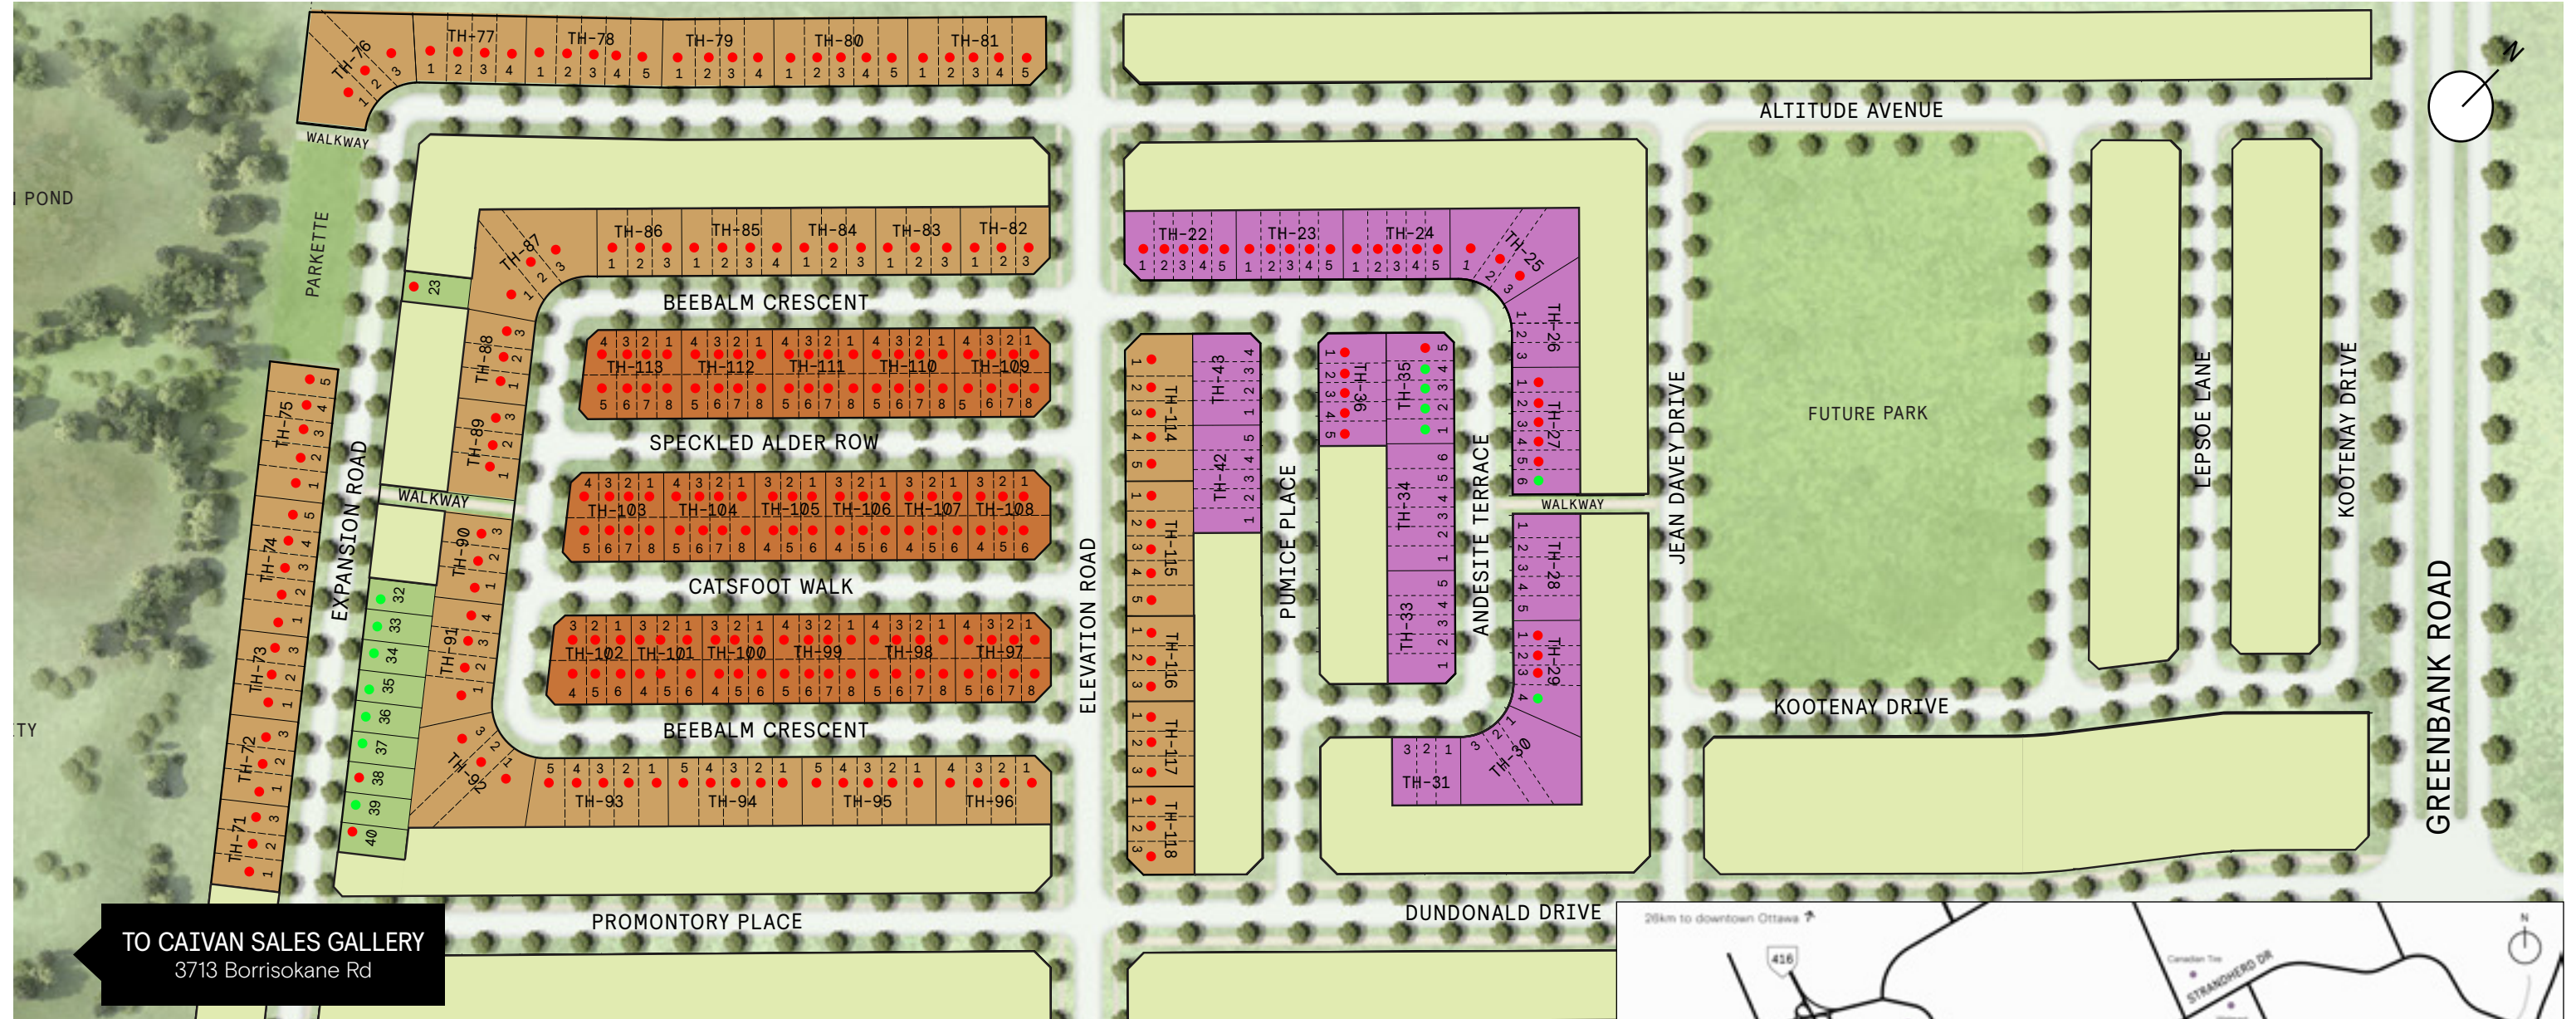

THE RIDGE

TWO-STOREY FREEHOLD TOWNS - AVAILABLE LOTS

LOT	MODEL	LIMITED TIME PRICE	NOTES	CLOSING DATE
27.06	Plan 1C (B)	\$634,990	Corner Model Siding path. Lookout Basement	April 24, 2025
29.04	Plan 1C (B)	\$636,990	Corner Model Pie-shaped lot. Lookout Basement	May 21, 2025
35.04	Plan 1 (B)	\$599,990	Lookout Basement	April 28 2025
35.03	Plan 1 (B2)	\$599,990	Lookout Basement	April 28 2025
35.02	Plan 1 (B)	\$599,990	Lookout Basement	April 29 2025
35.01	Plan 1E (B)	\$619,990	End Model Lookout Basement	April 30 2025

THE RIDGE SITE PLAN

CAIVAN

Caivan Sales Gallery
3713 Borriskane Road
Ottawa, ON K2J 4J4
613-518-2364
bcsales@caivan.com
caivan.com

Monday - Thursday 12:00pm - 8:00pm
Fridays 12:00pm - 5:00pm
Sat. Sun. & Holidays 11:00am - 6:00pm

LEGEND

- TWO-STORY FREEHOLD TOWNS
- 20' COLLECTION
- 25' COLLECTION
- RIDGEVIEW COLLECTION
- AVAILABLE
- SOLD

ARTISTS RENDERING ONLY. SUBJECT TO CHANGE WITHOUT NOTICE.
ALL MEASUREMENTS AND/OR DIMENSIONS ARE APPROXIMATE AND SUBJECT TO CHANGE. E. & O.E. APRIL 2024