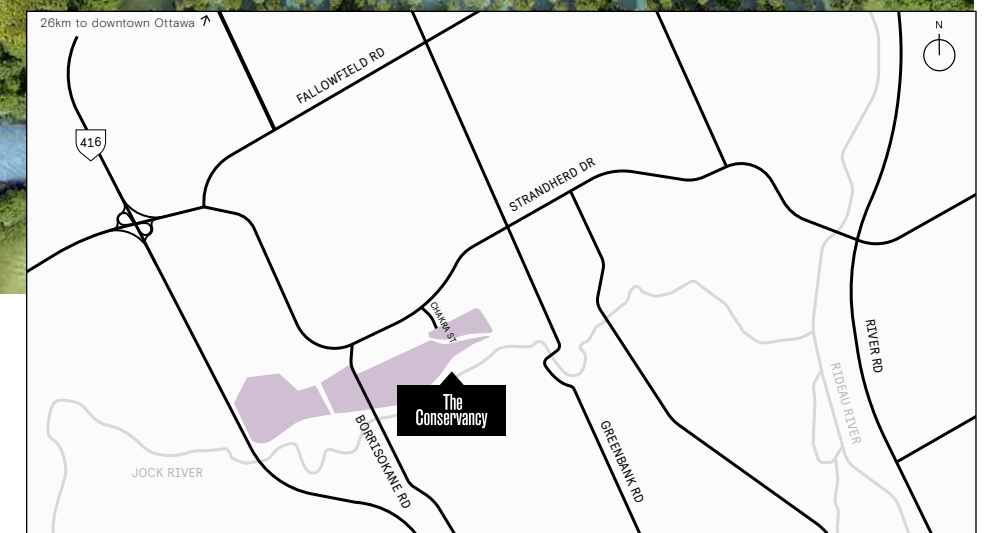

LEGEND

- THE PERFECT TOWNHOME
- THE SUMMIT SERIES
- 35' COLLECTION
- 41' COLLECTION
- 42' COLLECTION
- 50' COLLECTION

ARTISTS RENDERING ONLY. SUBJECT TO CHANGE WITHOUT NOTICE.
ALL MEASUREMENTS AND/OR DIMENSIONS ARE APPROXIMATE AND SUBJECT TO CHANGE. E. & O.E. JUNE 2026.