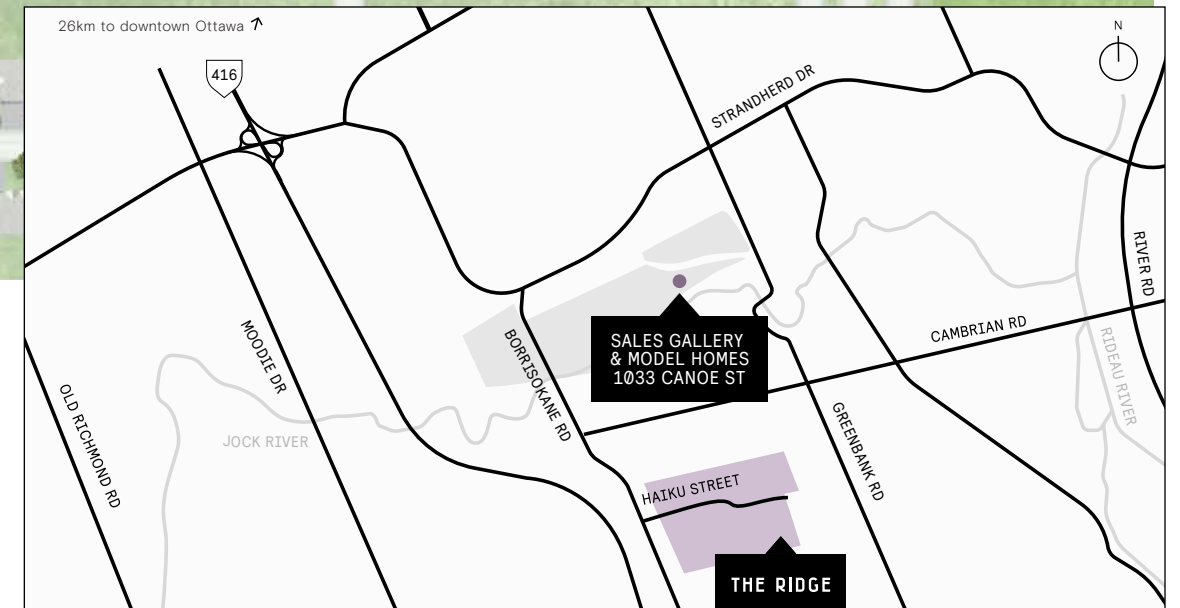

THE RIDGE SITE PLAN

CAIVAN

Sales Gallery & Model Homes
1033 Canoe St
Ottawa, ON K2J 7M6
613-518-2364
sales@caivan.com
caivan.com

LEGEND

■ RIDGEVIEW COLLECTION

● AVAILABLE

● SOLD

Monday - Thursday 12:00pm - 8:00pm
Friday 12:00pm - 5:00pm
Sat. Sun. & Holidays 11:00am - 6:00pm