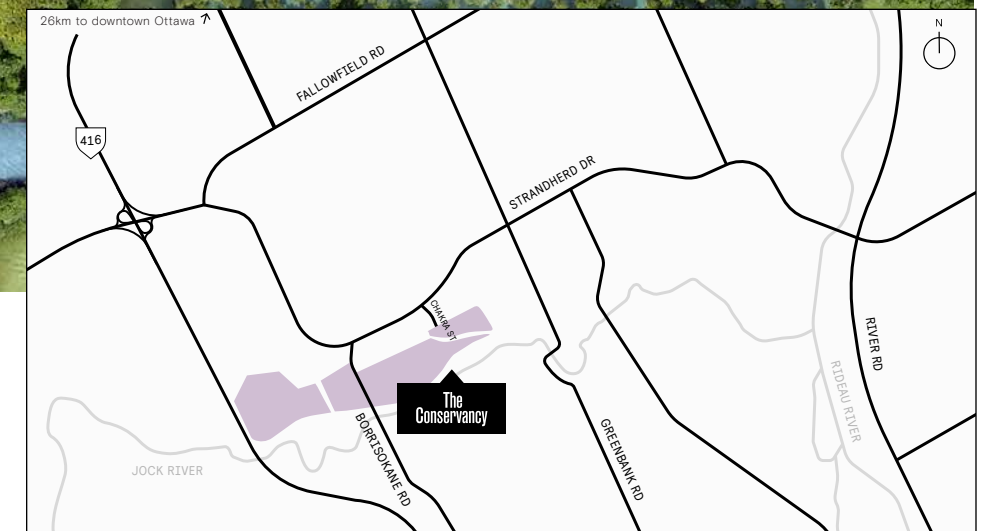

LEGEND

- TWO-STORY FREEHOLD TOWNS
- THE SUMMIT SERIES
- 35' COLLECTION
- 41' COLLECTION
- 42' COLLECTION
- 50' COLLECTION

ARTISTS RENDERING ONLY. SUBJECT TO CHANGE WITHOUT NOTICE.
ALL MEASUREMENTS AND/OR DIMENSIONS ARE APPROXIMATE AND SUBJECT TO CHANGE. E. & O.E. JUNE 2026.