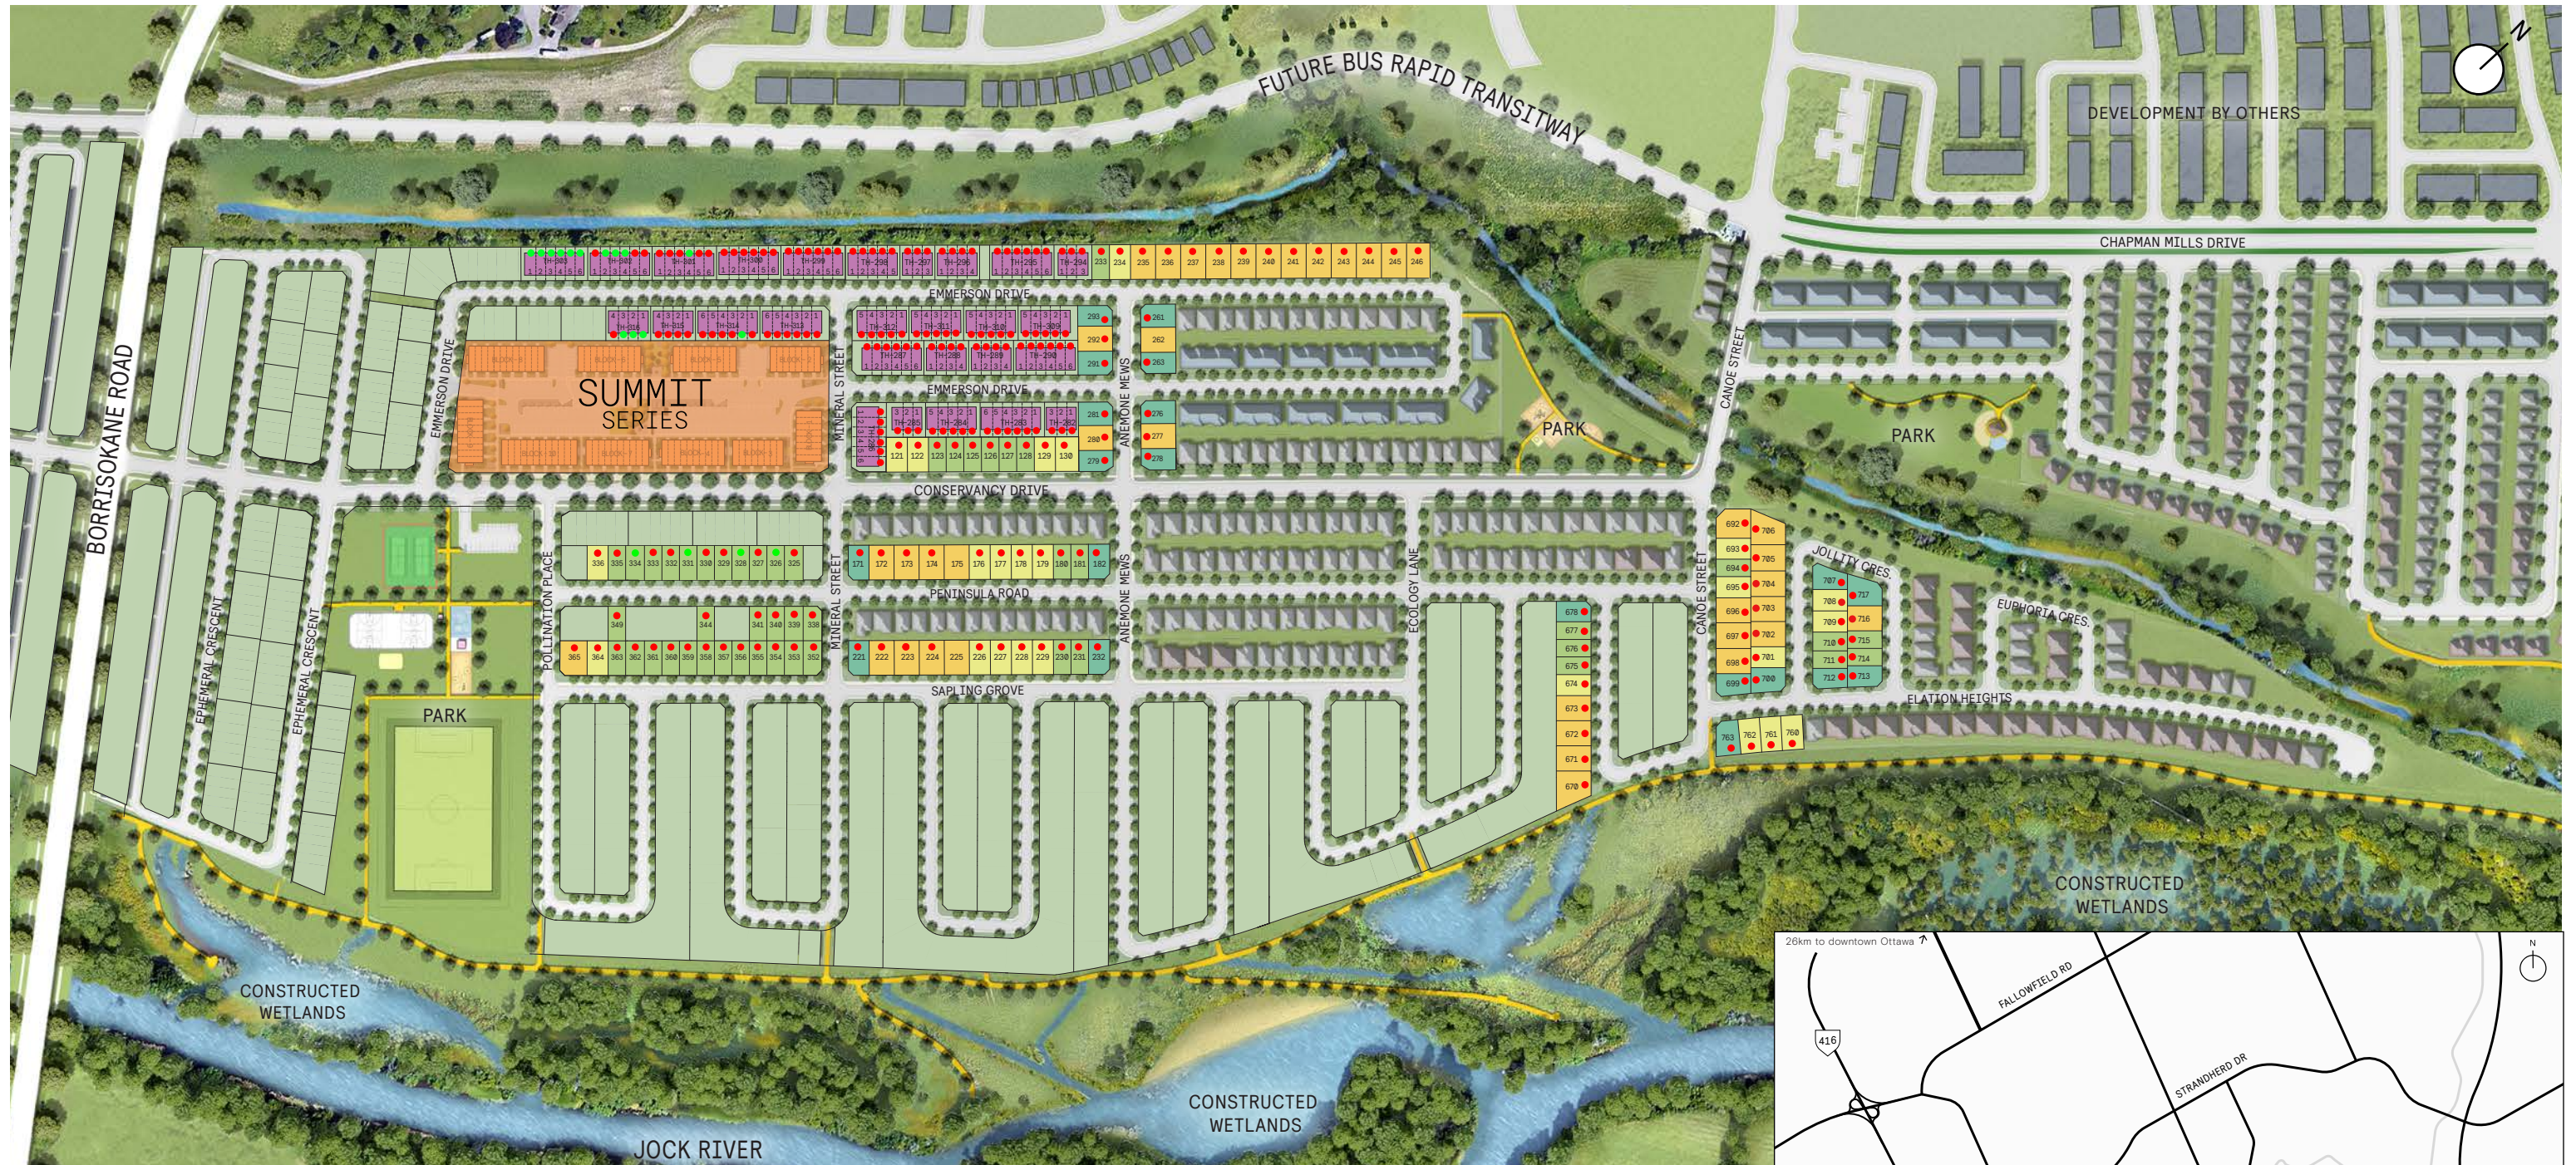

THE CONSERVANCY SITE PLAN

The Conservancy Sales Gallery
1033 Canoe St
Ottawa, ON K2J 7M6
613-518-2364
sales@caivan.com
caivan.com

Monday - Thursday: 12PM - 8PM
Friday: 12PM - 5PM
Sat. - Sun. & Holidays: 11AM - 6PM

LEGEND

- TWO-STORY FREEHOLD TOWNS
- THE SUMMIT SERIES
- 35' COLLECTION
- 41' COLLECTION
- 42' COLLECTION
- 50' COLLECTION