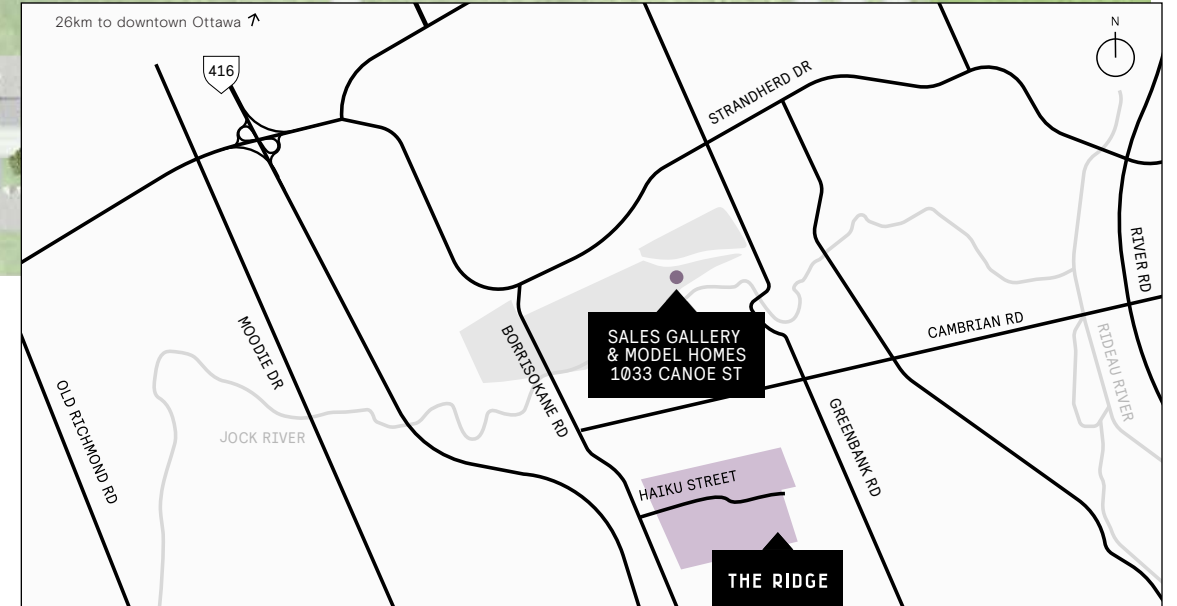

THE RIDGE SITE PLAN

CAIVAN

Sales Gallery & Model Homes
1033 Canoe St
Ottawa, ON K2J 7M6
613-518-2364
sales@caivan.com
caivan.com

LEGEND

- RIDGEVIEW COLLECTION
- AVAILABLE
- SOLD

Monday - Thursday 12:00pm - 8:00pm
Friday 12:00pm - 5:00pm
Sat. Sun. & Holidays 11:00am - 6:00pm